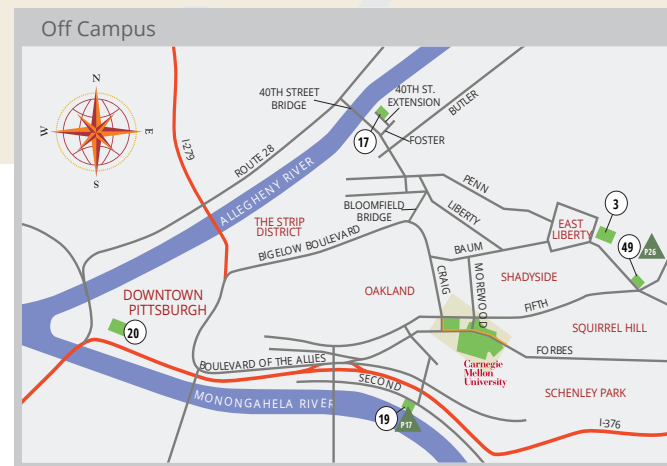

Campus Map

Carnegie Mellon University

www.cmu.edu

- Academic/Administrative Buildings
- Residential Buildings
- Parking
- Information Desk
- Accessible Parking
- University Police
- Bus Stop
- Dining
- Health Services
- Walkways
- Points of Interest