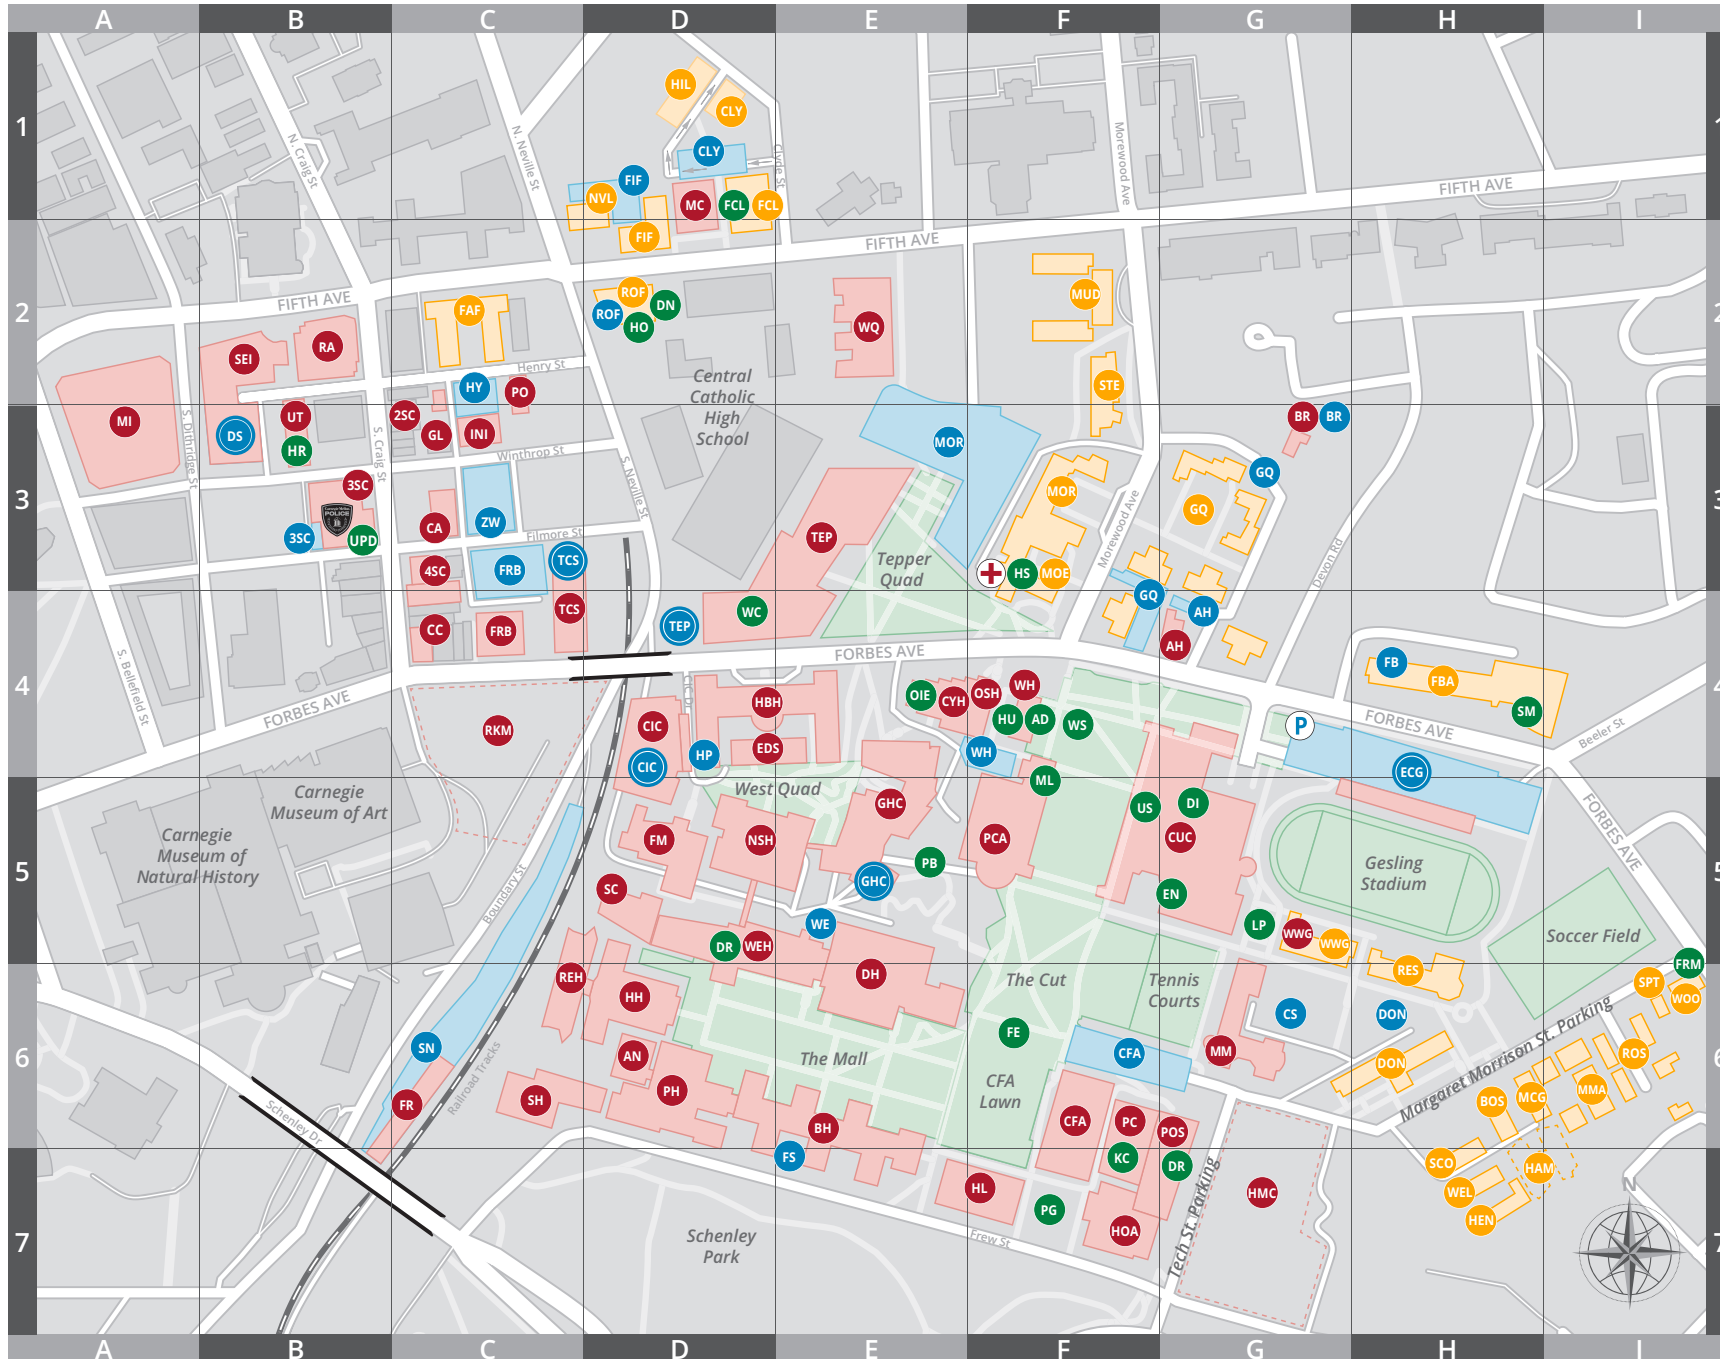

One square = approx 425' or 130 m. (Updated 7-23-2024)